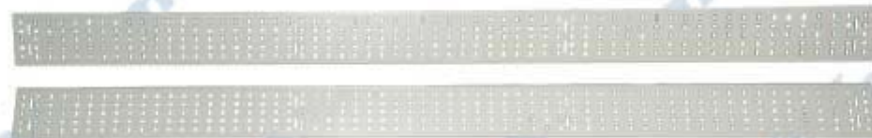

CS - 01.02  
CENTILEVER

AF - 01  
ADJUSTABLE FOOT

WM - 01  
WIRE MANAGEMENT

CA - 01      CA - 02  
CASTOR

CT - 01  
CABLETRAY

**FACTORY MACHINE FACILITIES :**

◀ "TRUMPF" CNC Punching Nibbling

"KOMATSU" Press Break ▶

▼ Powder Coating Line ▼